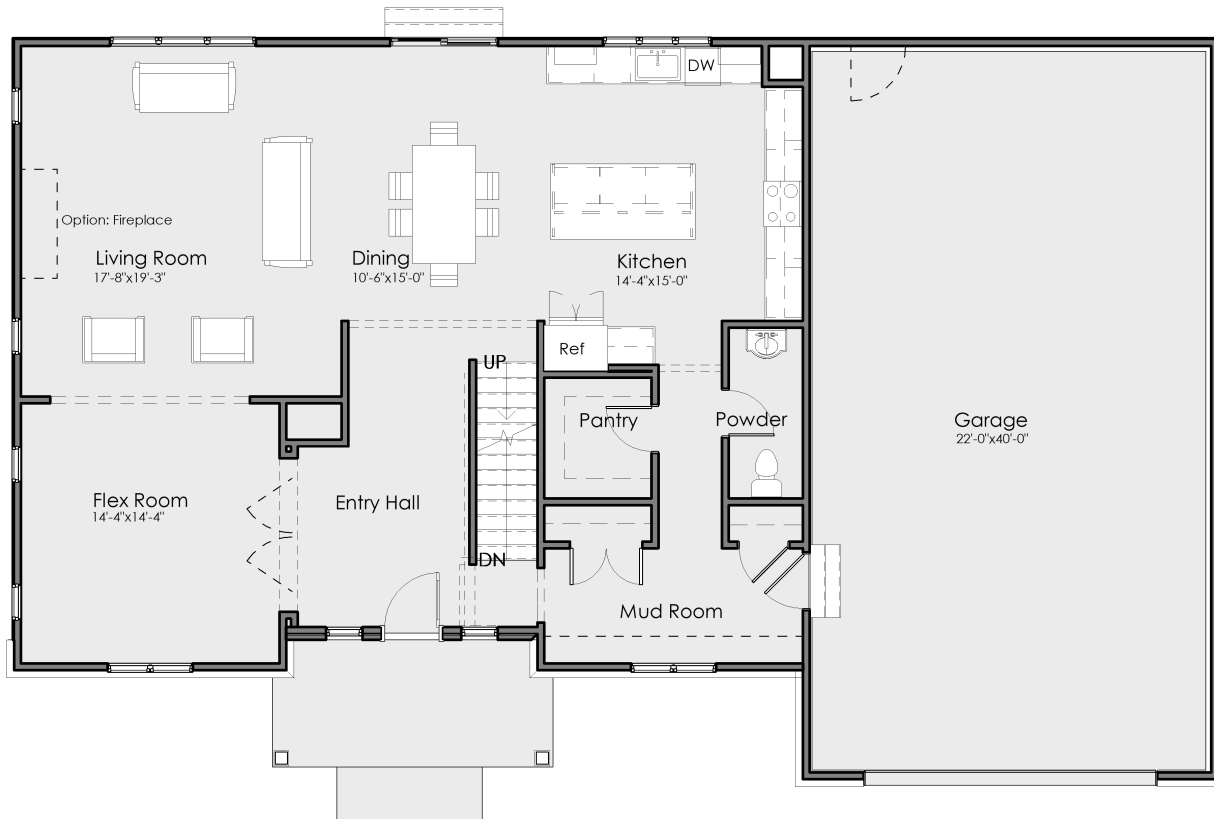

■ Prairie

■ Farmhouse

■ Craftsman

■ Tudor

2,996

4

2.5

4

□ Sq. Ft

🛏 Bed

🛁 Bath

🚗 Car Garage

— Main Level

— Upper Level